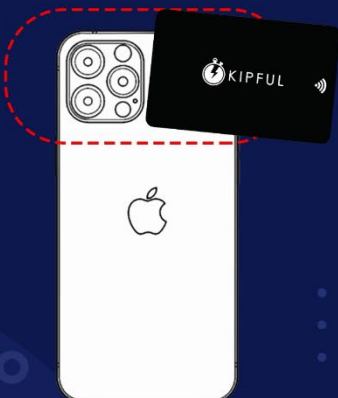

Welcome to KIPFUL

We offer simple, fast, cost-saving and ecological solutions for your business.
Take advantage of unique business cards, connected using the NFC and QR Code technology.

Use on IOS

Scan for a demo.

The ideal location to read a KIPFUL card is at the level of the camera.

⚠ For all the models prior to the iPhone X, enable the NFC reader from your Control Center!*

*To check the compatibility of your phone, go to our website in the help section.

Use on Android

Scan for a demo.

The ideal location for reading a KIPFUL card is in the center of the back of the device.

△ Make sure the NFC reader is enabled in the phone settings.*

*To check the compatibility of your phone, go to our website in the help section.

Same principle as the car, if the keys get close to it, scratches guaranteed!

Scan this QR code and give us your opinion!

KIPFUL