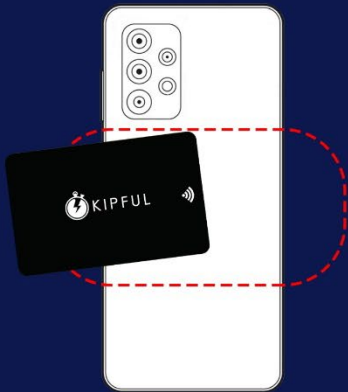

The ideal location to read a KIPFUL card is at the level of the camera.

⚠ For all the models prior to the iPhone X, enable the NFC reader from your Control Center!*

*To check the compatibility of your phone, go to our website in the help section.

Use on Android

Scan for a demo.

The ideal location for reading a KIPFUL card is in the center of the back of the device.

△ Make sure the NFC reader is enabled in the phone settings.*

*To check the compatibility of your phone, go to our website in the help section.